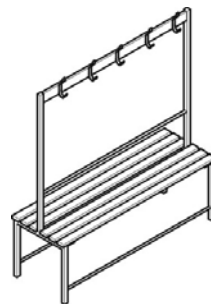

Hooks: Medium duty aluminium hook

Shoe tray options: Bench units come with four options:

Footbar (standard)

Single tier basket

Double tier basket

Shoe tray

SECTION 2 – MODELS AND SIZES

Model: 3501

- ❖ Single freestanding bench
- ❖ Shoe tray optional - see section 1
- ❖ Standard dimensions:
 - Standard lengths as above
 - 285mm deep
 - 450 mm high (adult)
 - 350 mm high (child)

Model: 3503

- ❖ Single sided bench seat with coathook bar and hooks every 280mm
- ❖ Footbar optional - see section 1
- ❖ Standard dimensions:
 - Standard lengths as above
 - 325mm deep
 - seat height 450mm (adult)
 - seat height 350mm (child)
 - overall height 1700mm (adult frame)

Model 3505

- ❖ Double sided bench seat with coathook bar and hooks every 280mm.
- ❖ Footbar optional: see section 1
- ❖ Standard dimensions:
 - Standard lengths as above
 - 585mm deep
 - seat height 450mm (adult)
 - seat height 350mm (child)
 - overall height 1700mm. (adult frame)
 - overall height 1100mm (child frame)

	76.6	Xh	
--	------	----	--

Model: 3507

Wall mounted coat hook bar with
5 hooks

- ❖ Standard dimensions:
 - 1500mm long

Model 3511

- ❖ Bench – wall to floor
- ❖ Standard dimensions
 - 1500mm long
 - 300mm deep
 - seat height 450mm (adult)
 - seat height 350mm (child)