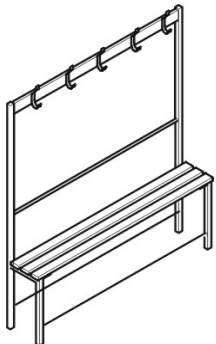

Hooks: Medium duty aluminium hook

Shoe tray options: Bench units come with four options:

Footbar (standard)

Single tier basket

Double tier basket

Shoe tray

SECTION 2 – MODELS AND SIZES

Model: 3501

- ❖ Single freestanding bench
- ❖ Shoe tray optional - see section 1
- ❖ Standard dimensions:
 - Standard lengths as above
 - 285mm deep
 - 450 mm high (adult)
 - 350 mm high (child)

Model: 3503

- ❖ Single sided bench seat with coathook bar and hooks every 280mm
- ❖ Footbar optional - see section 1
- ❖ Standard dimensions:
 - Standard lengths as above
 - 325mm deep
 - seat height 450mm (adult)
 - seat height 350mm (child)
 - overall height 1700mm (adult frame)

Model 3505

- ❖ Double sided bench seat with coathook bar and hooks every 280mm.
- ❖ Footbar optional: see section 1
- ❖ Standard dimensions:
 - Standard lengths as above
 - 585mm deep
 - seat height 450mm (adult)
 - seat height 350mm (child)
 - overall height 1700mm. (adult frame)
 - overall height 1100mm (child frame)

	76.6	Xh	
--	------	----	--

Model: 3507

Wall mounted coat hook bar with
5 hooks

- ❖ Standard dimensions:
 - 1500mm long

Model 3511

- ❖ Bench – wall to floor
- ❖ Standard dimensions
 - 1500mm long
 - 300mm deep
 - seat height 450mm (adult)
 - seat height 350mm (child)